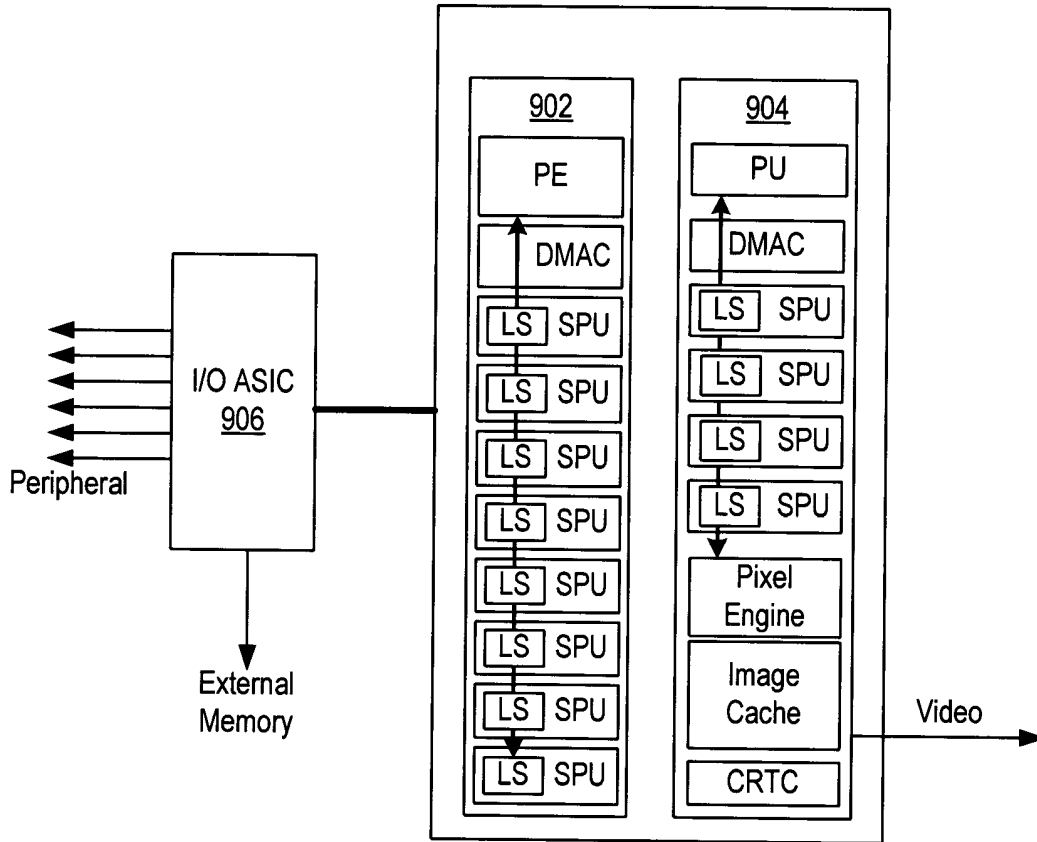

Figure 1

Figure 2

Figure 3

Figure 4

Figure 5

Figure 6

Figure 7

Figure 8

Figure 29

Figure 30

Figure 31

Figure 32

Figure 33

Figure 34

Memory Access Control Table

The diagram shows a table with 64 rows, indexed from 0 to 63. Each row contains four columns: 'Base', 'Size', 'Access Key', and 'Access Key Mask'. Callout 3504 points to the 'ID' column header. Callout 3506 points to the 'Base' column header. Callout 3508 points to the 'Size' column header. Callout 3510 points to the 'Access Key' column header. Callout 3512 points to the 'Access Key Mask' column header. Callout 3502 is an arrow pointing to the table structure.